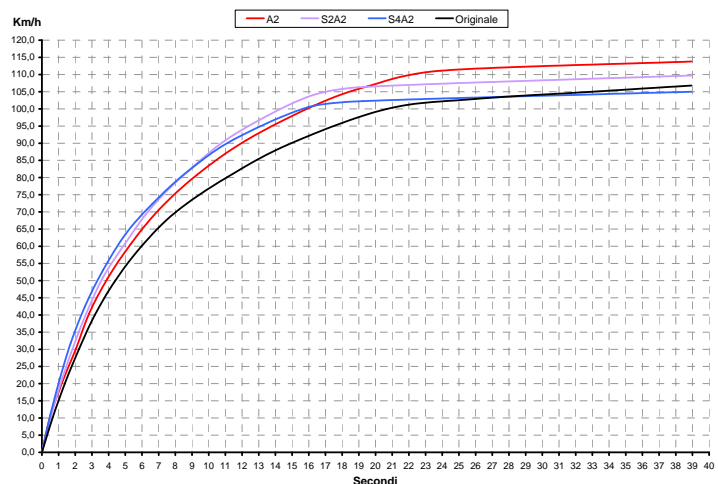

The PowerRing acts on the following parameters:

- Reports of the variator ratio (minimum and maximum).
- Operating speed variator.
- Regime of operation of the clutch.

The PowerRing is designed to be mounted on the original variators, with the necessary attention can run with many aftermarket variators.

Comparison of the acceleration curve and the original curve acceleration PowerRing in 3 different calibrations.

Aprilia	PowerRng
Atlantic 125 4t	PR009
Atlantic 200 4t	PR009
Atlantic 250 4t	PR009
Atlantic 500 4t (6 Rulli)	PR012
Atlantic Sprint 400 4t	PR012
Atlantic Sprint 500 4t (8 Rulli)	PR012
Arrecife 400 4t	PR012
Arrecife 500 4t	PR012
Leonardo 125 4t (Rotax)	PR001
Leonardo 150 4t (Rotax)	PR001
Leonardo ST 125 4t (Rotax)	PR001
Leonardo ST 150 4t (Rotax)	PR001
Leonardo 250 4t (Yamaha)	PR008
Leonardo 300 4t (Yamaha)	PR008
Mojito 125 RY 4t (Leader)	PR009
Scarabeo 125 4t (Piaggio)	PR009
Scarabeo 125 4t (Rotax)	PR001
Scarabeo 150 4t (Rotax)	PR001
Scarabeo 250 4t (Piaggio)	PR009
Scarabeo 300 4t (Piaggio)	PR009
Scarabeo 500 4t (6 Rulli)	PR012
Scarabeo Light 250 4t	PR009
Scarabeo Light 400 4t	PR012
Scarabeo Light 500 4t (8 Rulli)	PR012
Sportcity 125 4t	PR009
Sportcity 200 4t	PR009
Sportcity 250 4t	PR009
Sportcity 300 4t	PR009
SR 125 2t	PR009
SR 150 2t	PR009
Benelli	
Adiva 125 4t	PR009
Adiva 150 4t	PR009
Adiva 250 4t	PR009
Velvet 125 4t (Yamaha)	PR014
Velvet 150 4t (Yamaha)	PR014
Velvet 250 4t (Yamaha)	PR008
Velvet 400 4t (Suzuki)	PR012
Velvet 400 Dusk 4t (Zuzuki)	PR012
CF Moto	
Urban R 150 4T**	
Derbi	
Boulevard 125 4t	PR009
Boulevard 150 4t	PR009
Boulevard 250 4t	PR009
GP1 125 4t	PR009
GP1 250 4t	PR009
Gilera	
DNA 125 4t	PR009
DNA 180 4t	PR009
Fuoco 500 4t	PR012
Nexus 125 4t	PR009
Nexus 250 4t	PR009
Nexus 500 4t (6 Rulli)	PR012
Nexus 500 4t (8 Rulli)	PR012
GP800	PR016*
Runner 125 VXR 4t	PR009
Runner 180 VXR 4t	PR009
Gilera	PowerRng
Runner 200 VXR 4t	PR009
Runner 125 FX 2t	PR009